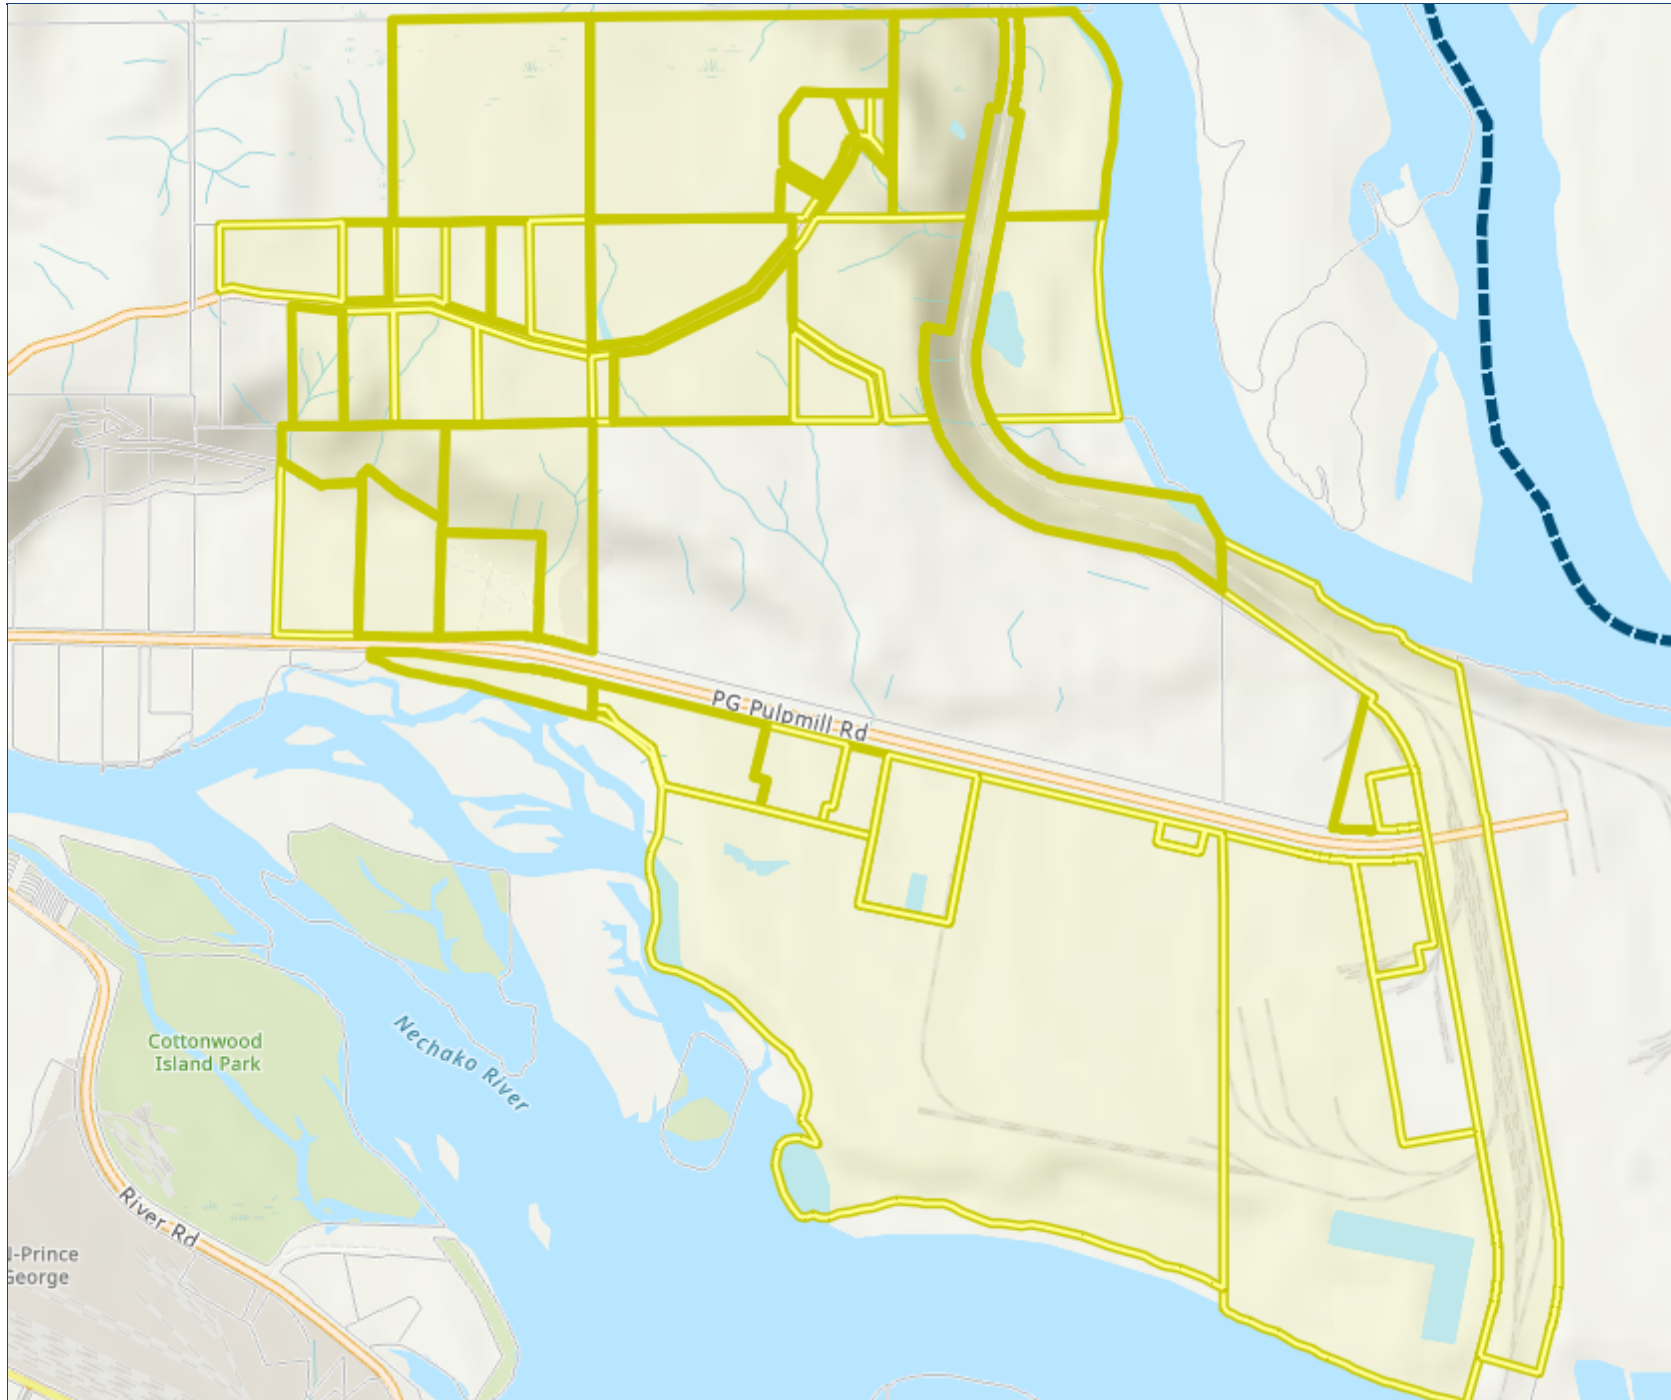

Exhibit "A" to CP100166

CITY OF
PRINCE GEORGE

Notes:

Printed: July 7, 2021 12:09