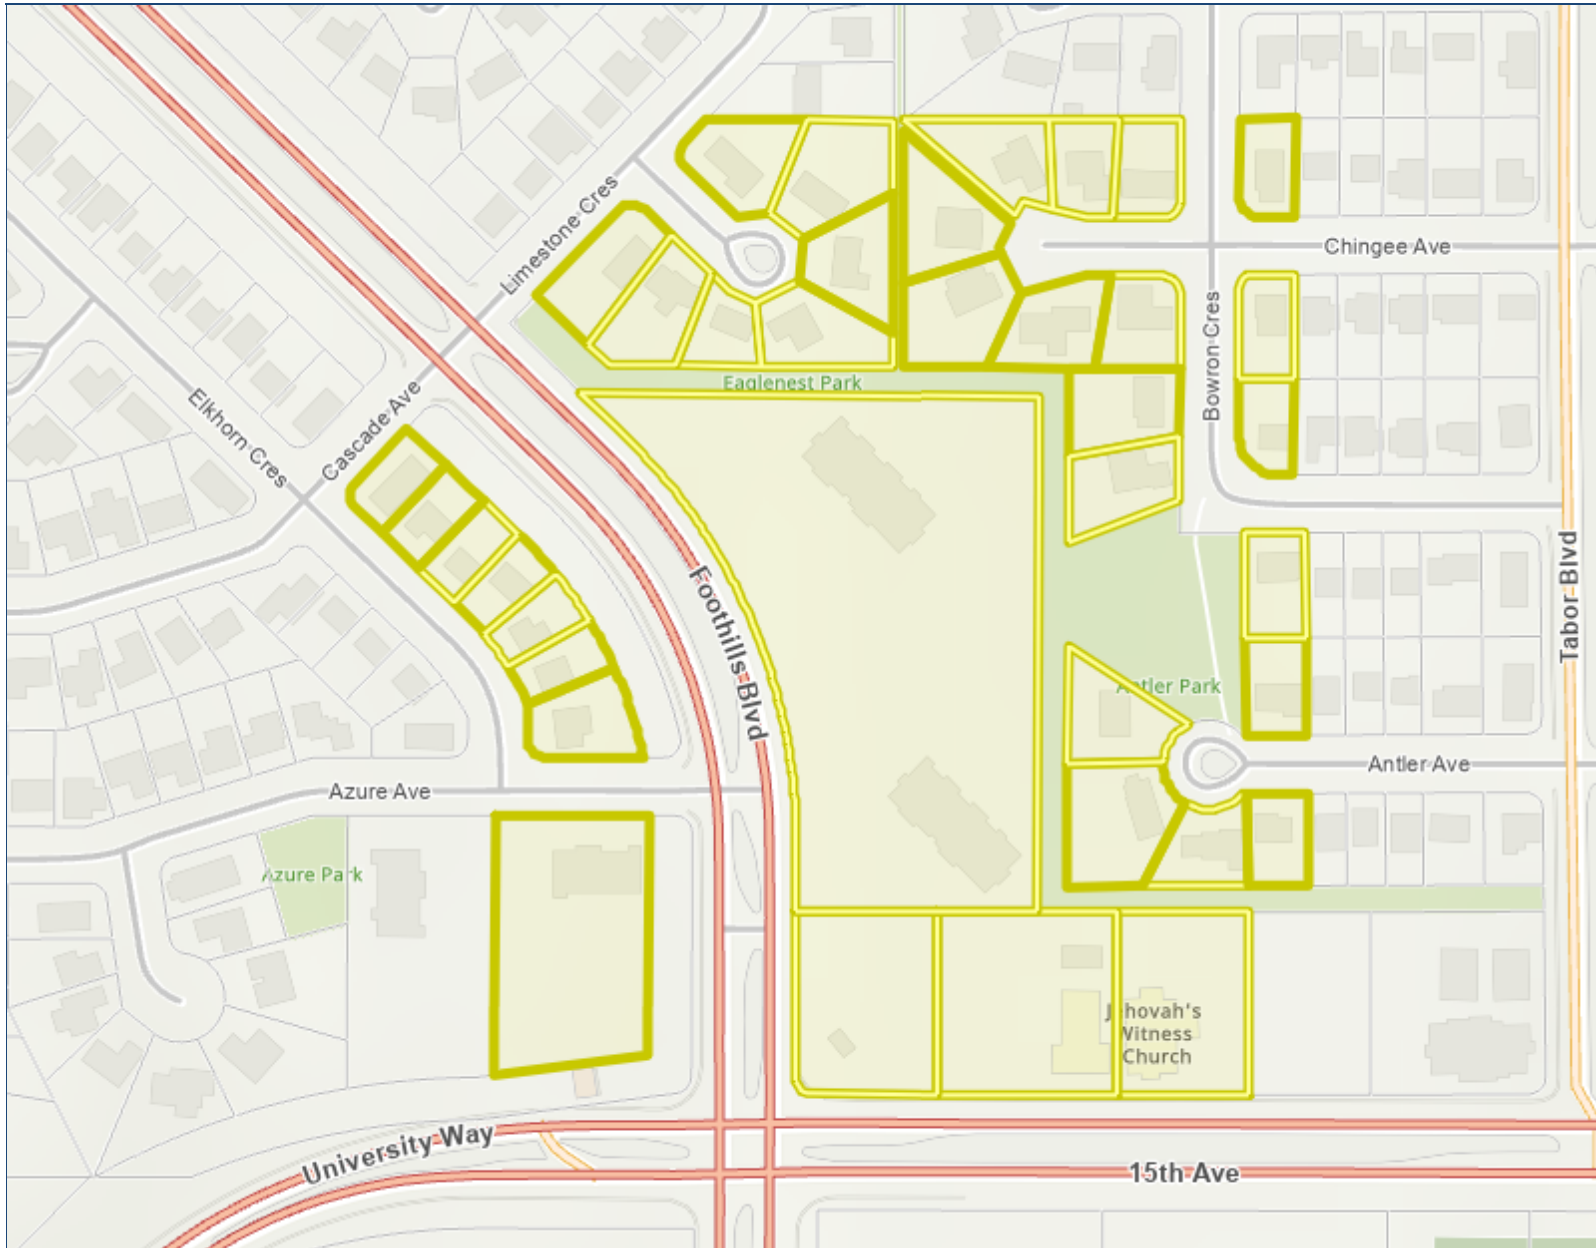

Exhibit "A" to Application No. CP100173

CITY OF
PRINCE GEORGE

Cadastre

Parcel Public View

Transportation Infrastructure

Roads

-  Arterial
-  Major Collector
-  Ramp
-  Local

World Hillshade

World Hillshade

This map is a user generated static output from an Internet mapping site and is for reference only. Data layers that appear on this map may or may not be accurate, current, or otherwise reliable. This map should not be used for: navigation, a plan of survey, routes, nor locations.