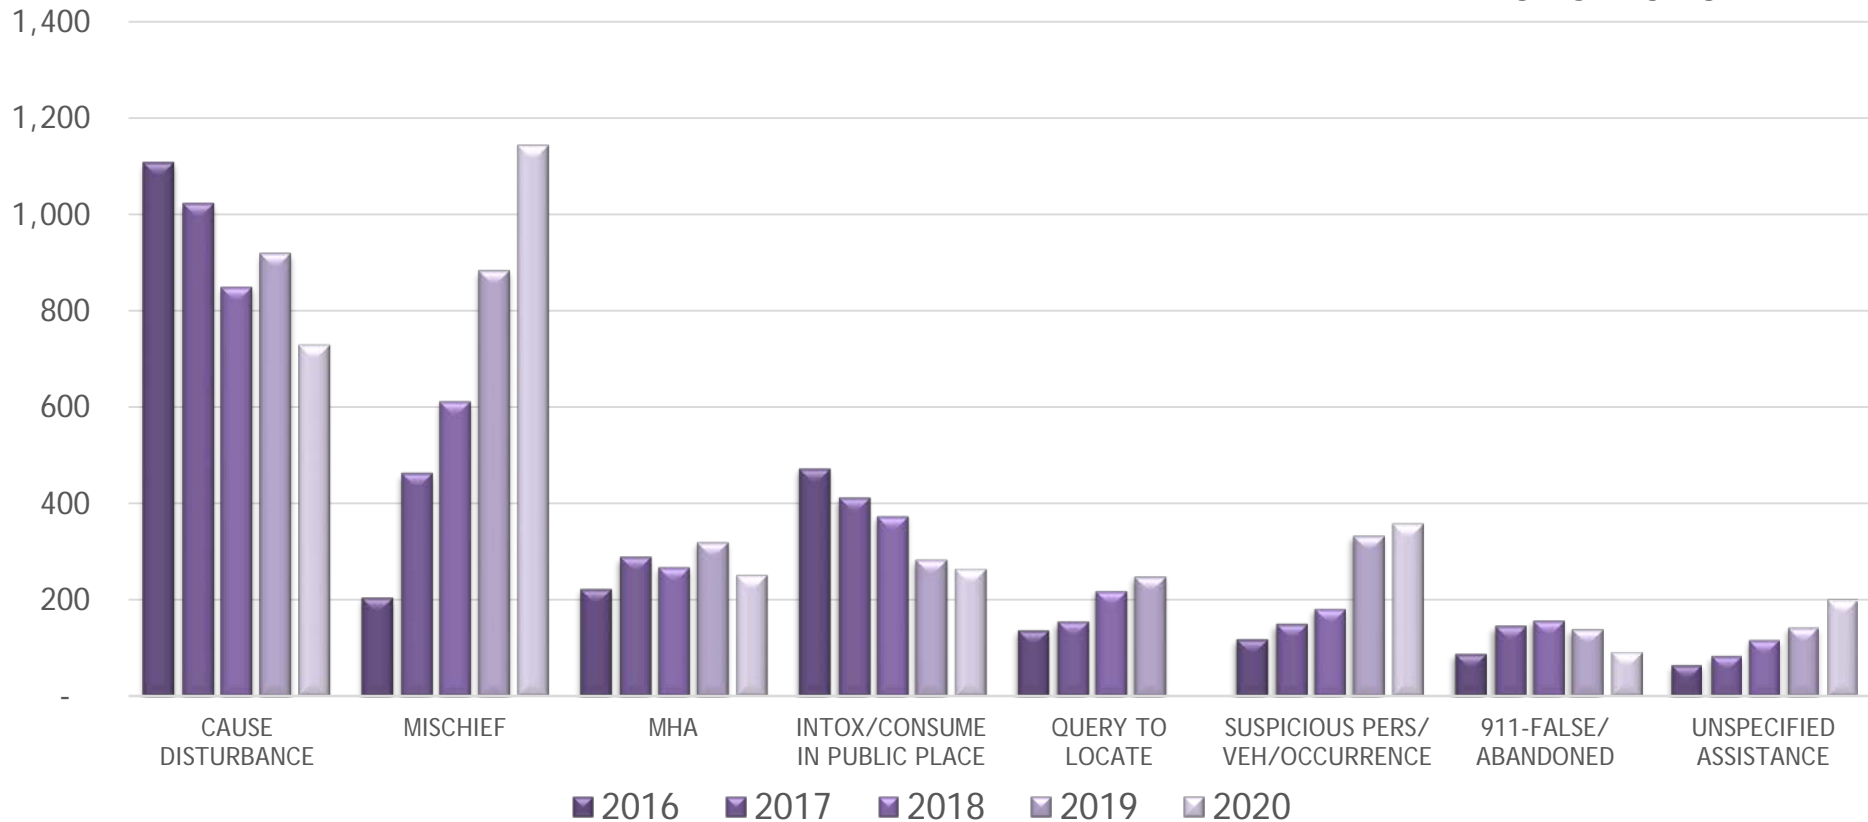

DOWNTOWN STATISTICS

TOP 8 OFFENCES - DOWNTOWN PG 2016-2020

Royal Canadian Mounted Police
Gendarmerie royale du Canada

*FILES INCLUDES FOUNDED, UNFOUNDED AND UNSUBSTANTIATED (ALL CALLS). DOES NOT INCLUDE FILES AT THE DETACHMENT OR AT THE COURTHOUSE

2019-2020

DOWNTOWN CALLS FOR SERVICE

Month	Year		Difference
	2019	2020	
March	494	642	30%
April	460	449	-2%
May	658	552	-16%
June	554	475	-14%
July	594	621	5%
August	608	655	8%
September	497	575	16%
October	640	599	-6%

Royal Canadian Mounted Police Gendarmerie royale du Canada

Canada