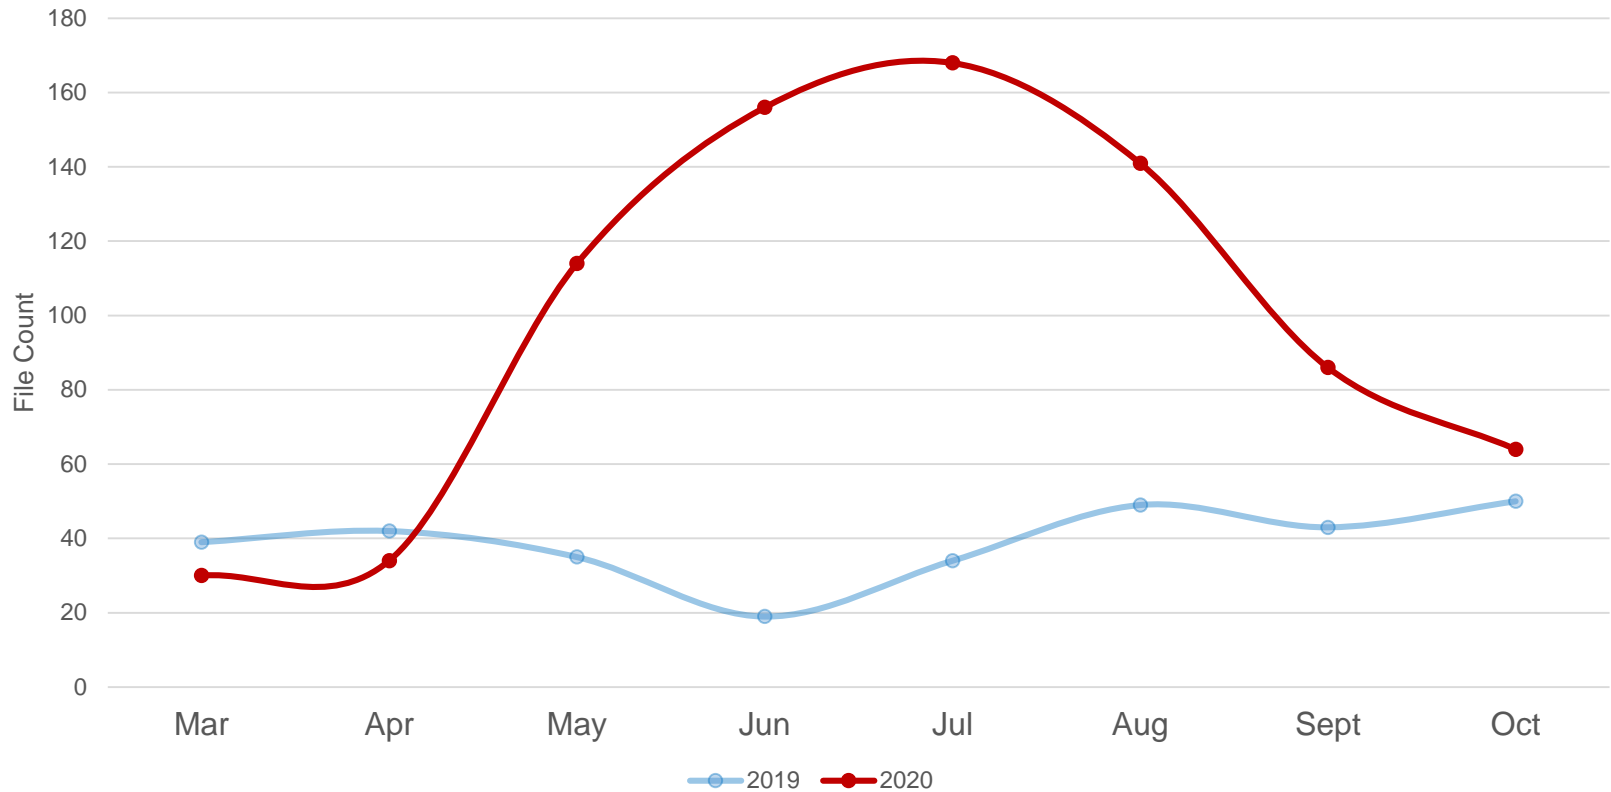

2019-2020 POLICE GENERATED FILES

Month	Year		Difference
	2019	2020	
March	39	30	-23%
April	42	34	-19%
May	35	114	226%
June	19	156	721%
July	34	168	394%
August	49	141	188%
September	43	86	100%
October	50	64	28%

2019-2020 POLICE GENERATED FILES

Self-Generated Files by Month and Year

Royal Canadian Mounted Police Gendarmerie royale du Canada

Canada