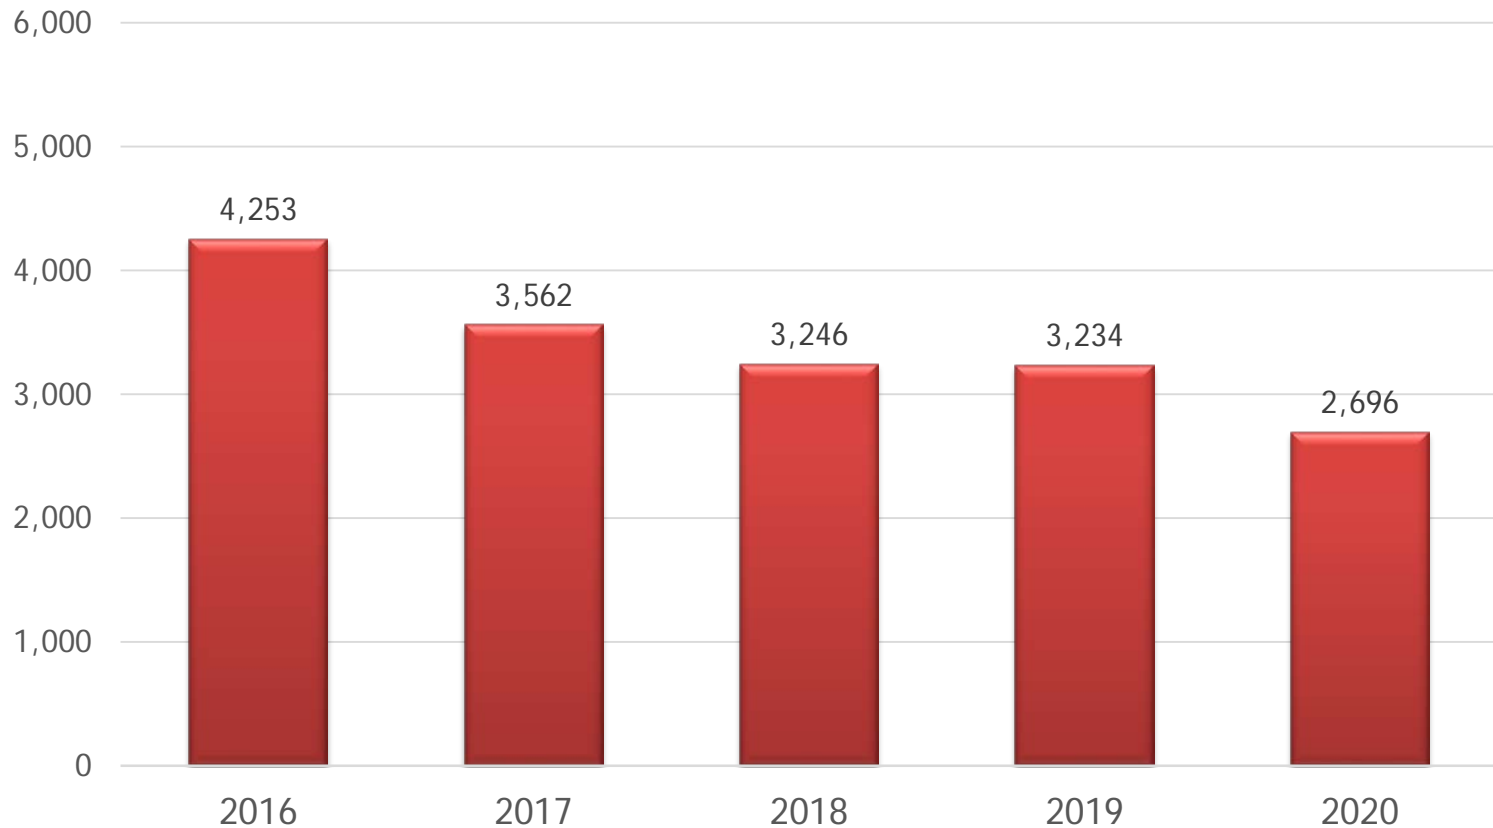

2016-2020 PRISONER COUNT

Royal Canadian Mounted Police Gendarmerie royale du Canada

Canada