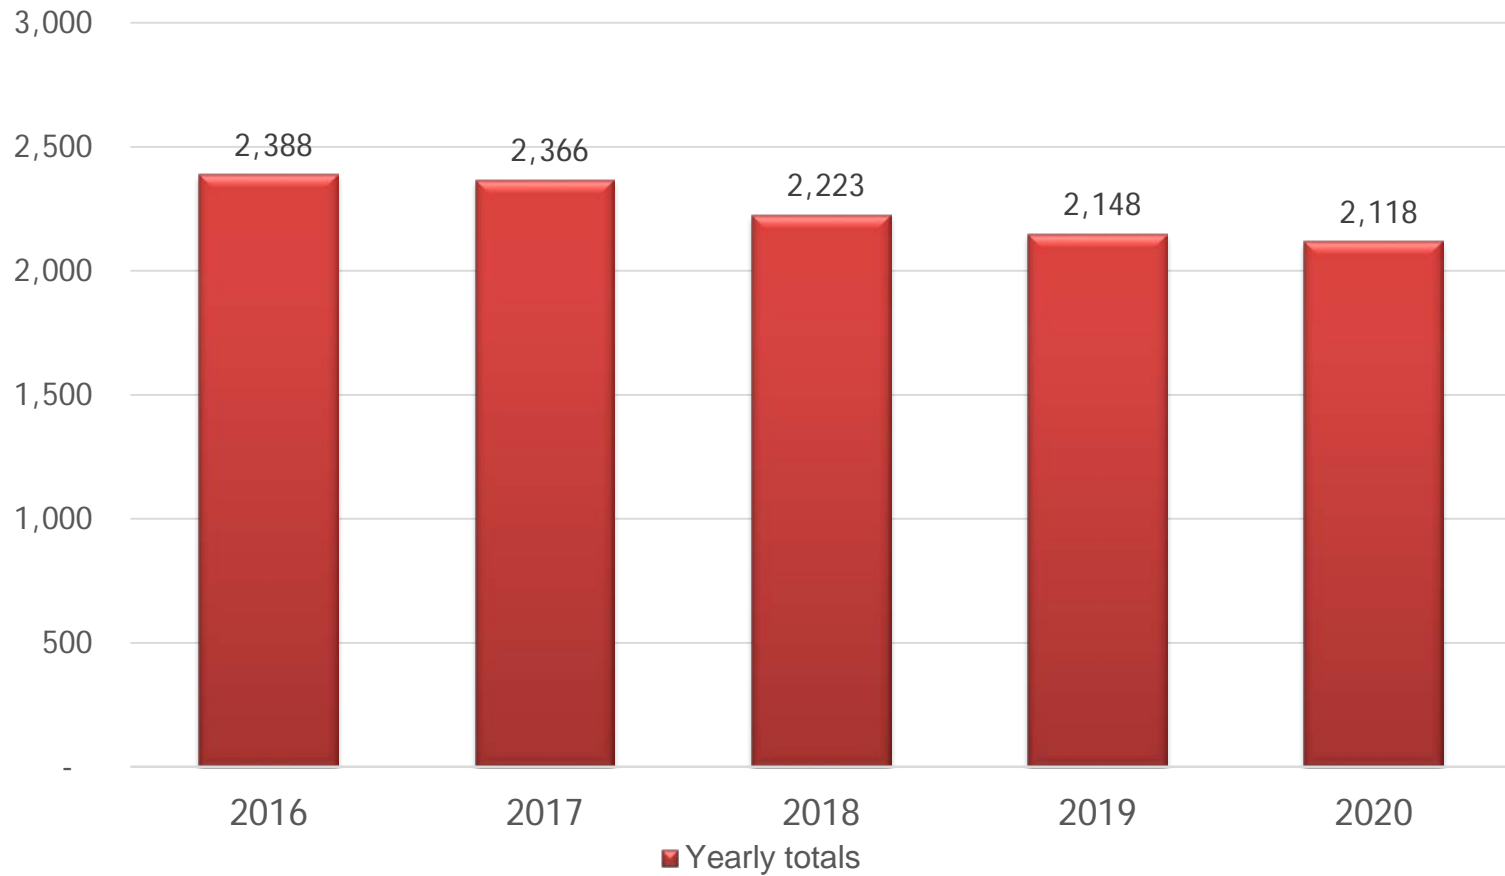

2016-2020

CHARGES FORWARDED TO CROWN

Royal Canadian Mounted Police Gendarmerie royale du Canada

Canada