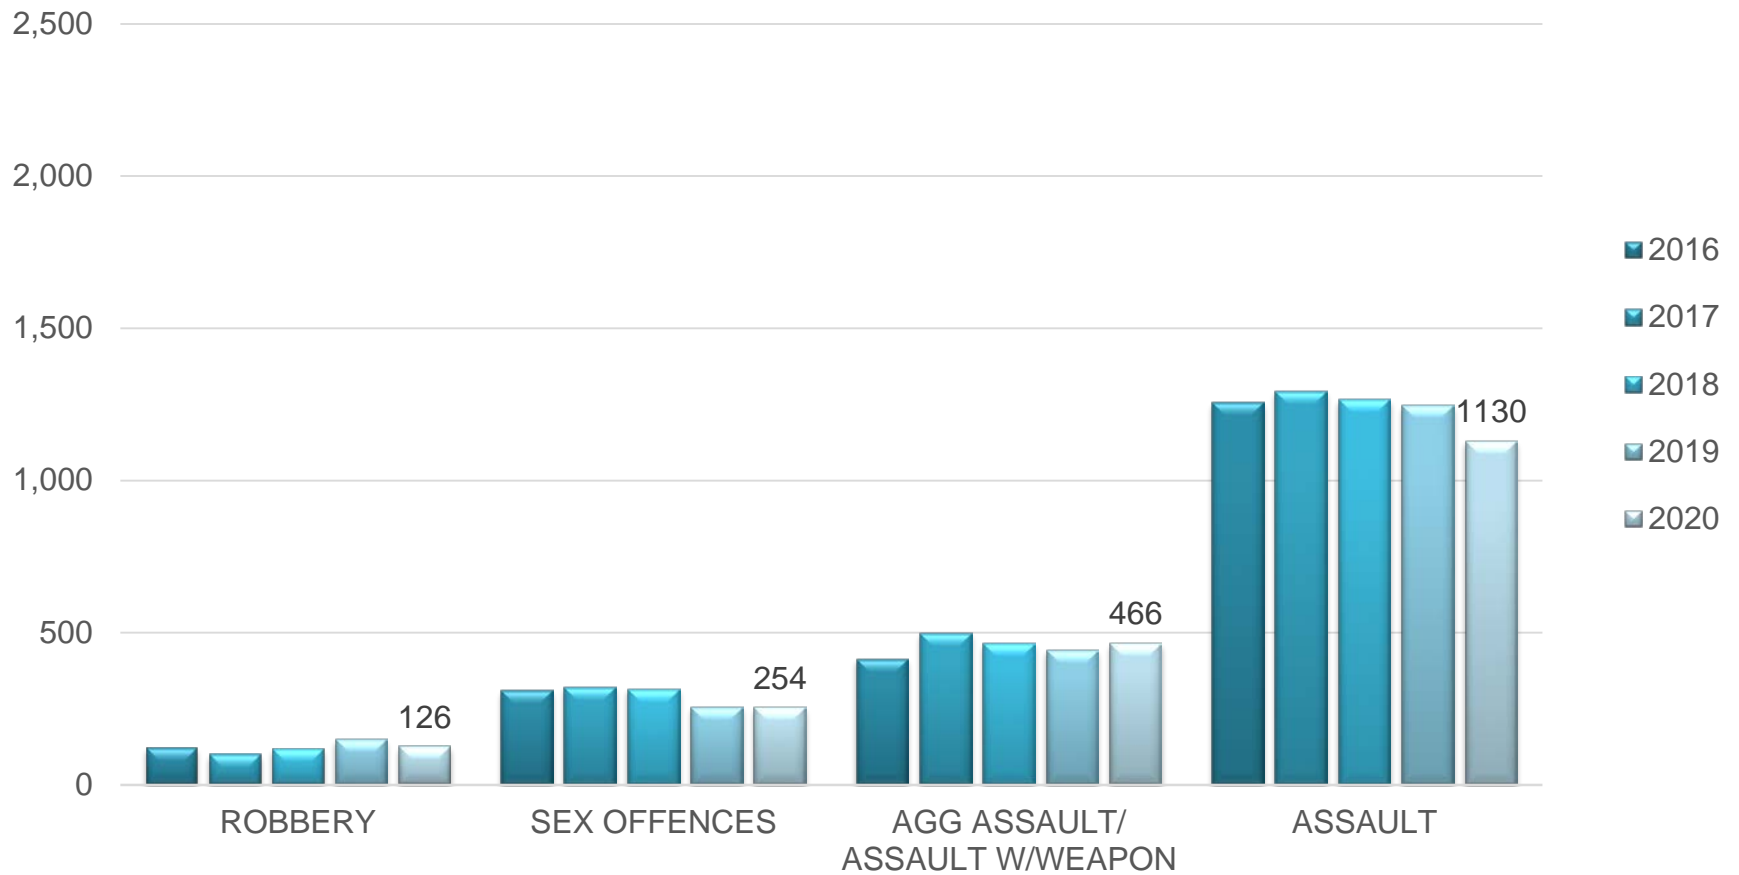

PERSONS OFFENCES