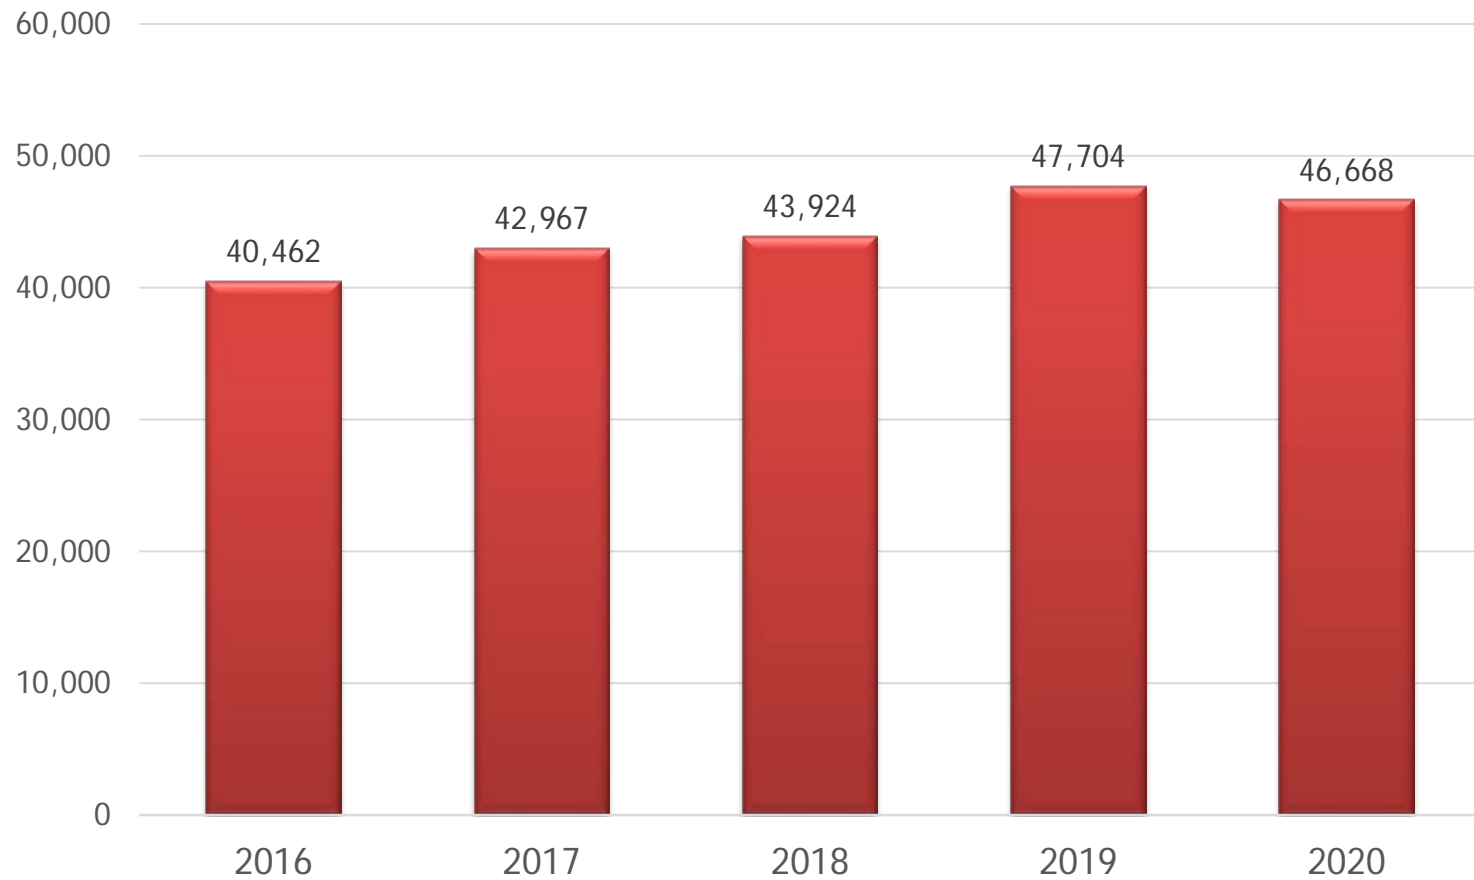

2016-2020 FILE COUNT

Royal Canadian Mounted Police Gendarmerie royale du Canada

Canada