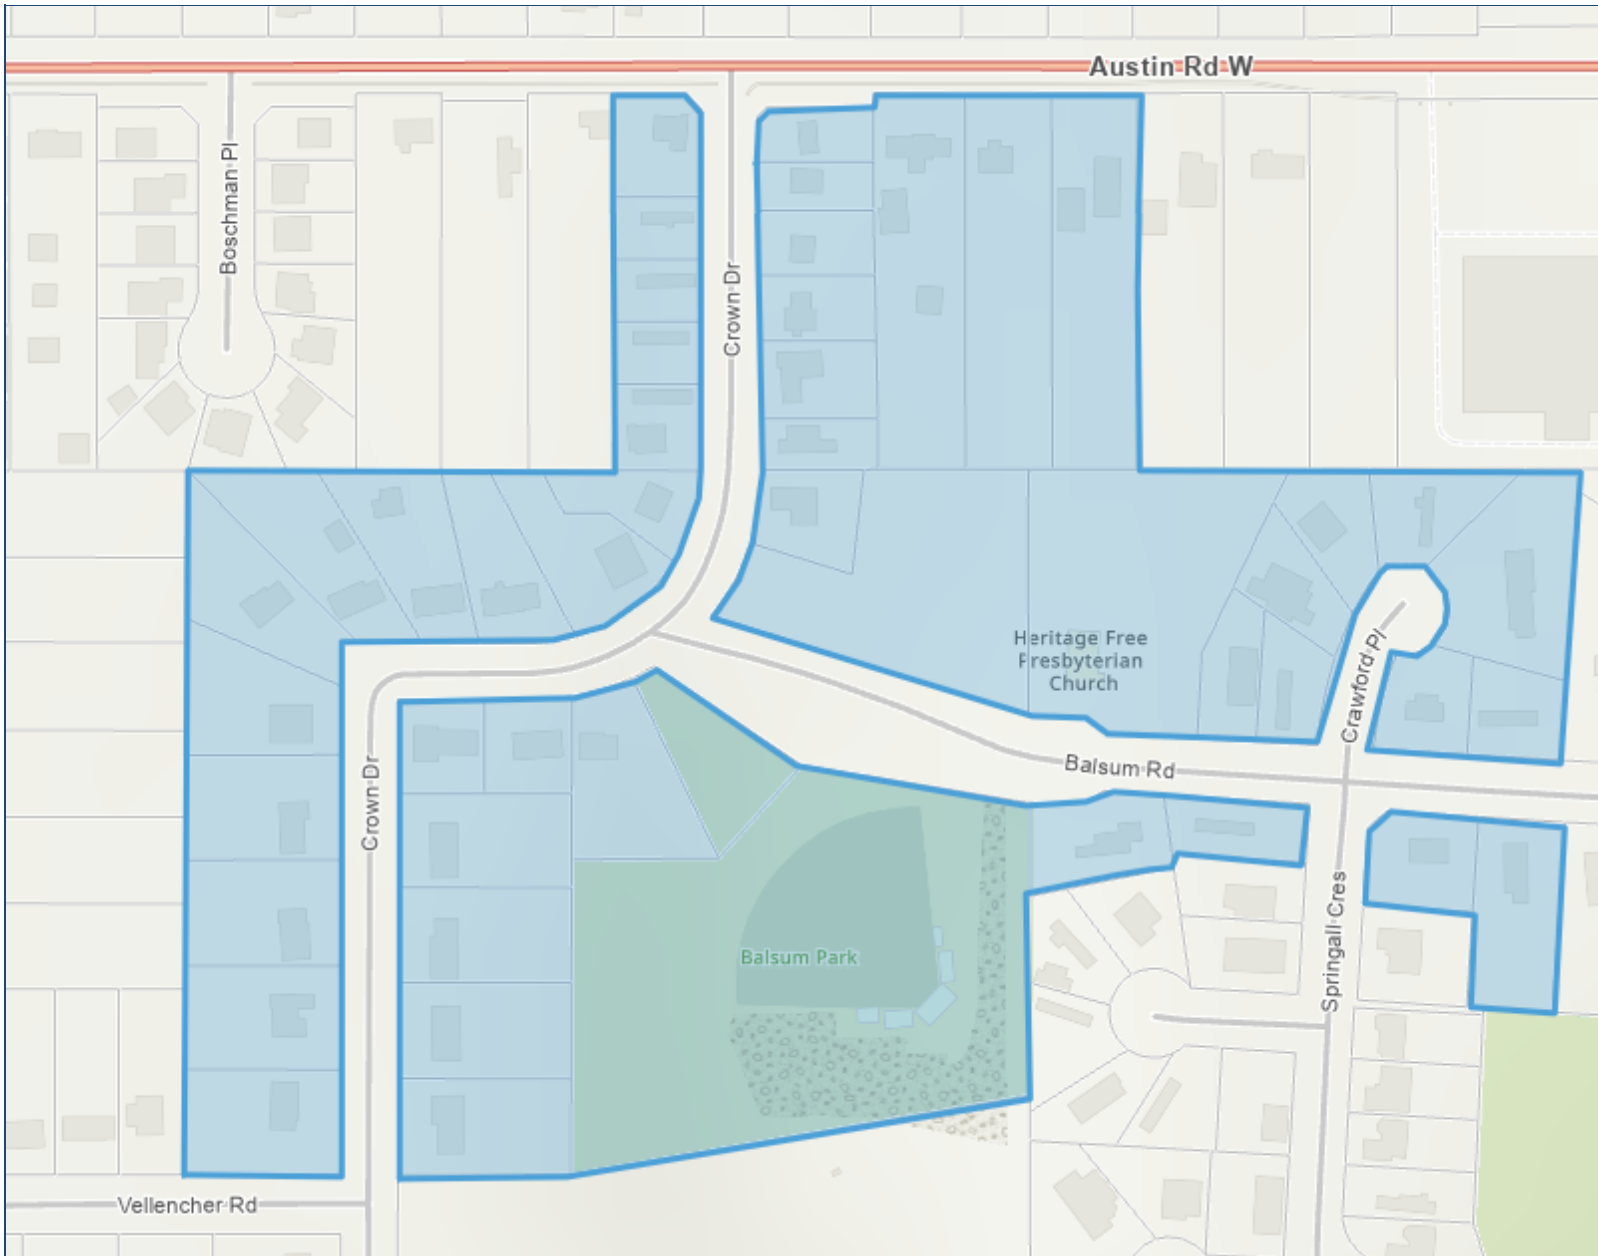

# Exhibit "A" to CP100162

CITY OF  
PRINCE GEORGE

**Cadastre**

Parcel Public View

**Internal Layers**

Parcel Private View

**Transportation Infrastructure**

**Roads**

Arterial

Local

Private

**World Hillshade**

World Hillshade

This map is a user generated static output from an Internet mapping site and is for reference only. Data layers that appear on this map may or may not be accurate, current, or otherwise reliable. This map should not be used for: navigation, a plan of survey, routes, nor locations.