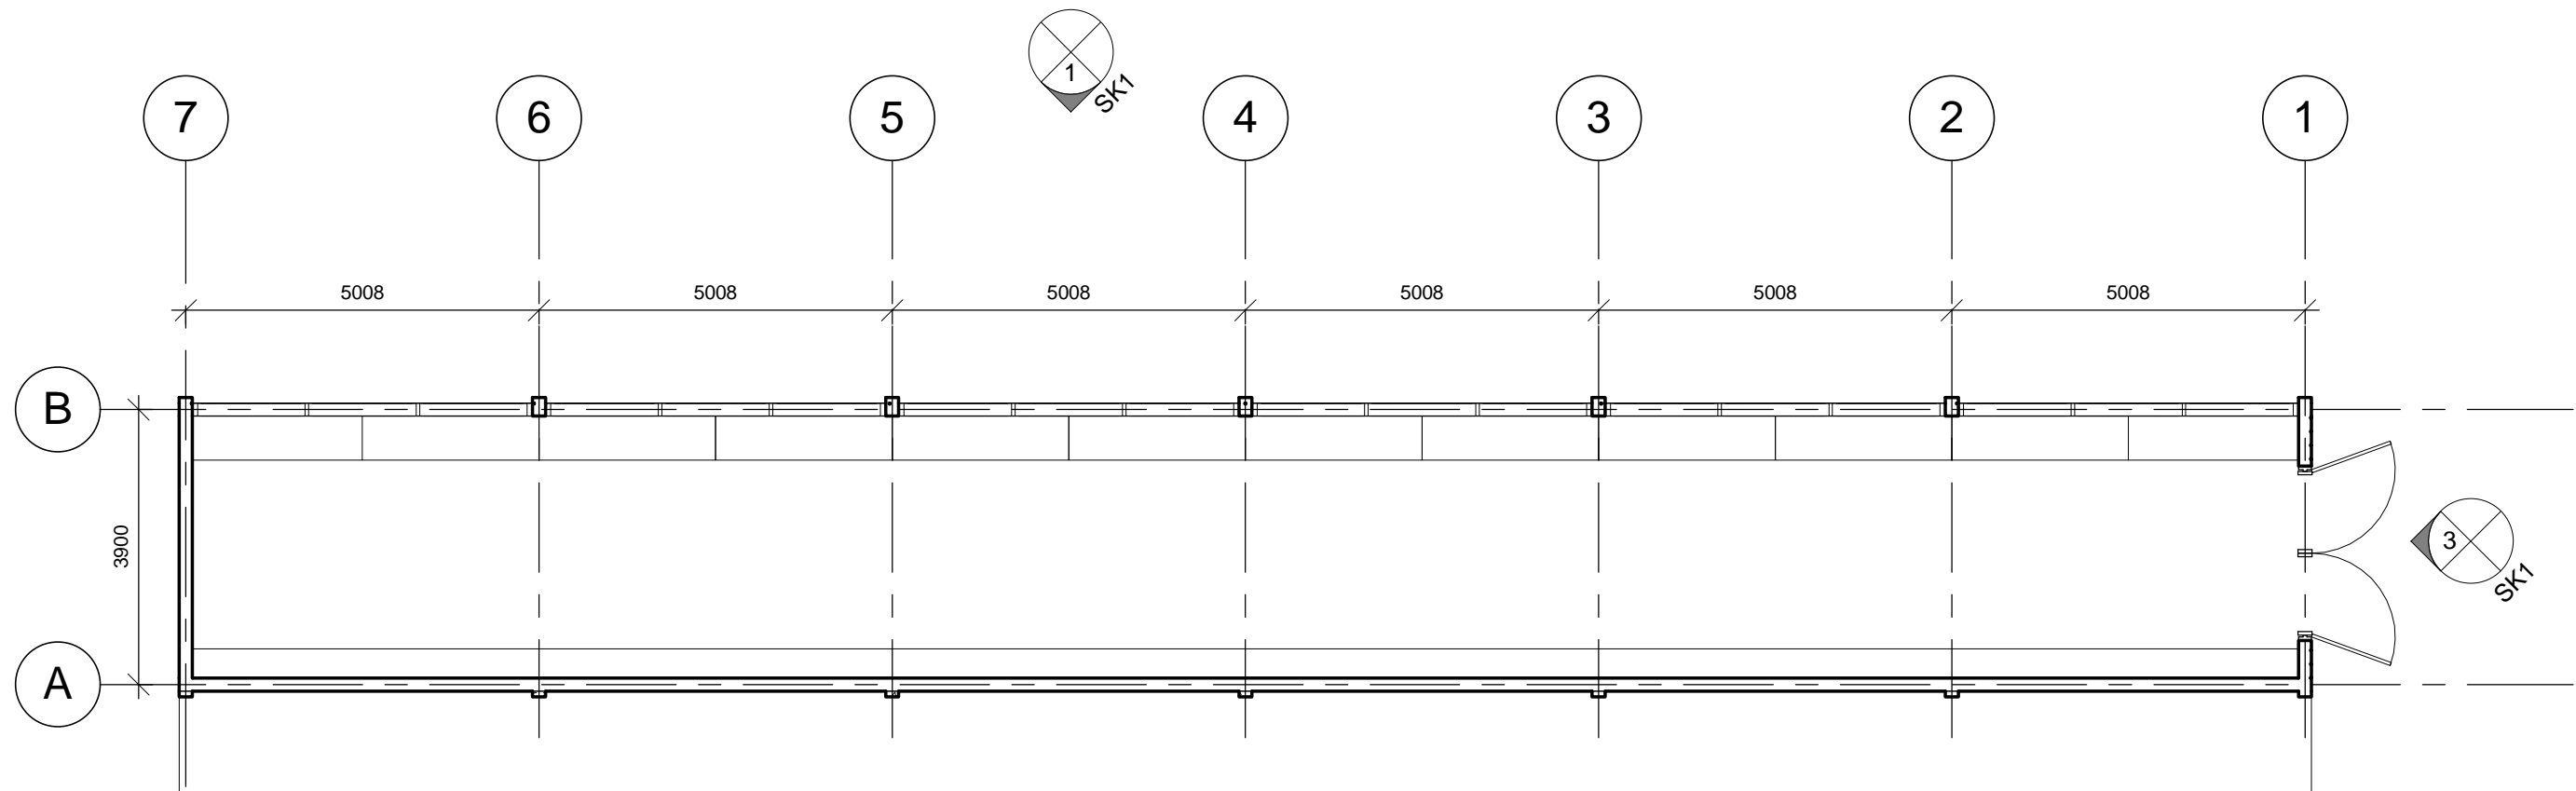

3 Elevation 1 - a
SK2 1:50

2 Section 1
1:50

1 Elevation 2 - a
SK2 1:100

KMBR ARCHITECTS PLANNERS INC
 #300 - 152 West Hastings Street,
 Vancouver, BC V6B 1G8
 (P)604-732-3361
 info@kmb.com www.kmb.com

scale: As indicated
 drawn: VOL
 date: 10/11/18
 proj no: 18330

CITY OF PRINCE GEORGE -
 LITTLE PRINCE TRAIN SHELTER

 SECTIONS & ELEVATIONS

SK1

1 MAIN FLOOR
1 : 100

3 3D View

<p>KMBR ARCHITECTS PLANNERS INC #300 – 152 West Hastings Street, Vancouver, BC V6B 1G8 (P)604-732-3361 info@kmb.com www.kmb.com</p>	<p>scale: 1 : 100 drawn: VOL date: 10/11/18 proj no: 18330</p>	<p>CITY OF PRINCE GEORGE - LITTLE PRINCE TRAIN SHELTER</p>	<p>SK2</p> <p>PLAN & 3D</p>
--	--	--	--