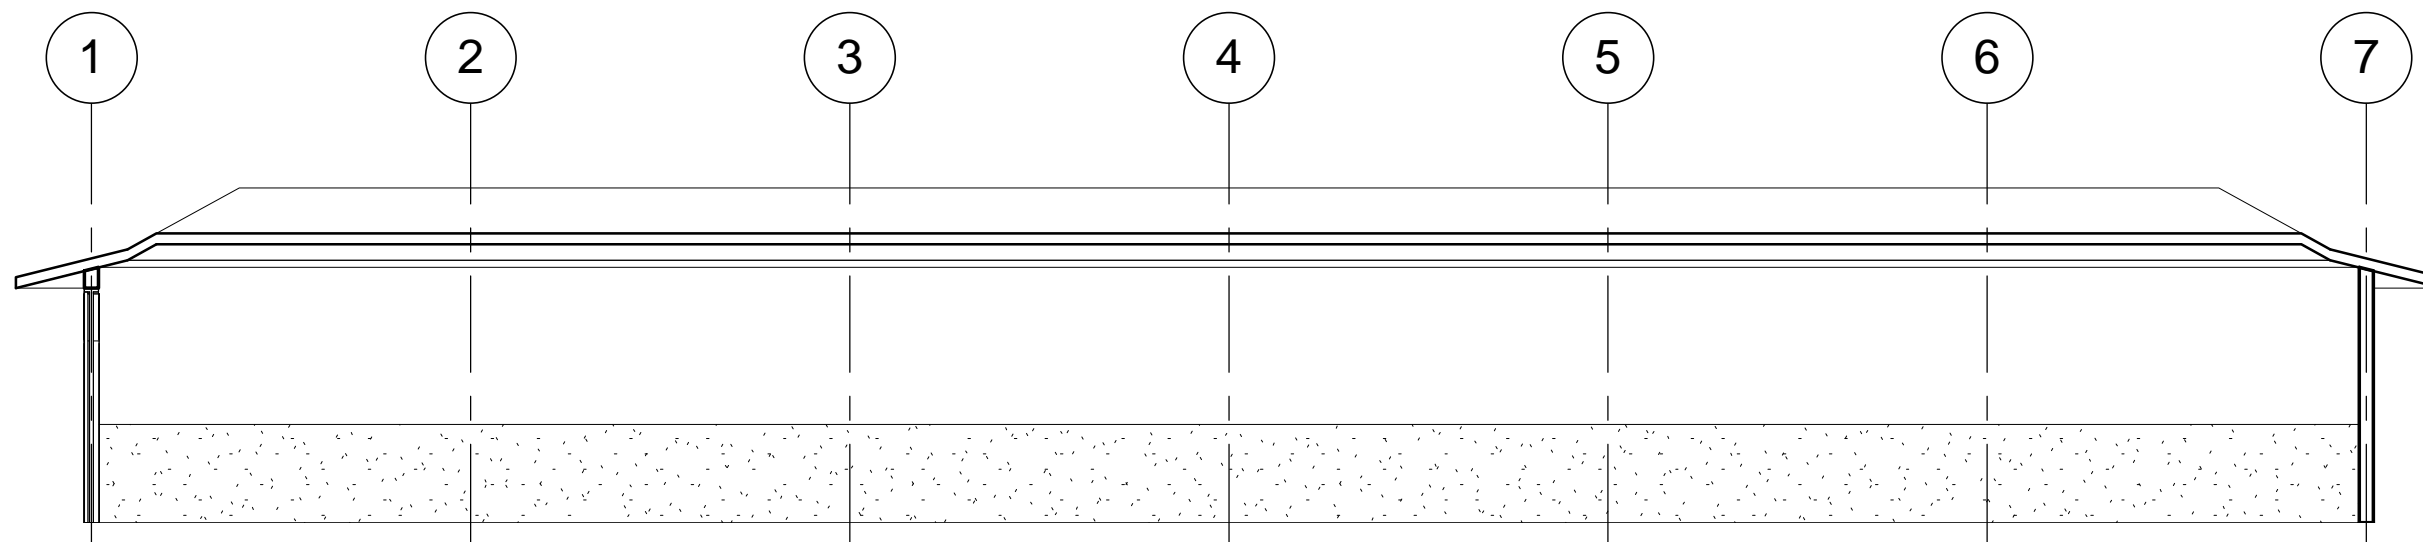

3 Elevation 1 - a
SK2 1:50

2 Section 1
1:50

1 Elevation 2 - a
SK2 1:100

KMBR ARCHITECTS PLANNERS INC
 #300 - 152 West Hastings Street,
 Vancouver, BC V6B 1G8
 (P)604-732-3361
 info@kmb.com www.kmb.com

scale: As indicated
 drawn: VOL
 date: 10/11/18
 proj no: 18330

CITY OF PRINCE GEORGE -
 LITTLE PRINCE TRAIN SHELTER

 SECTIONS & ELEVATIONS

SK1

1 MAIN FLOOR
1 : 100

3 3D View

<p>KMBR ARCHITECTS PLANNERS INC #300 – 152 West Hastings Street, Vancouver, BC V6B 1G8 (P)604-732-3361 info@kmb.com www.kmb.com</p>	<p>scale: 1 : 100 drawn: VOL date: 10/11/18 proj no: 18330</p>	<p>CITY OF PRINCE GEORGE - LITTLE PRINCE TRAIN SHELTER</p>	<p>SK2</p> <p>PLAN & 3D</p>
--	--	--	--