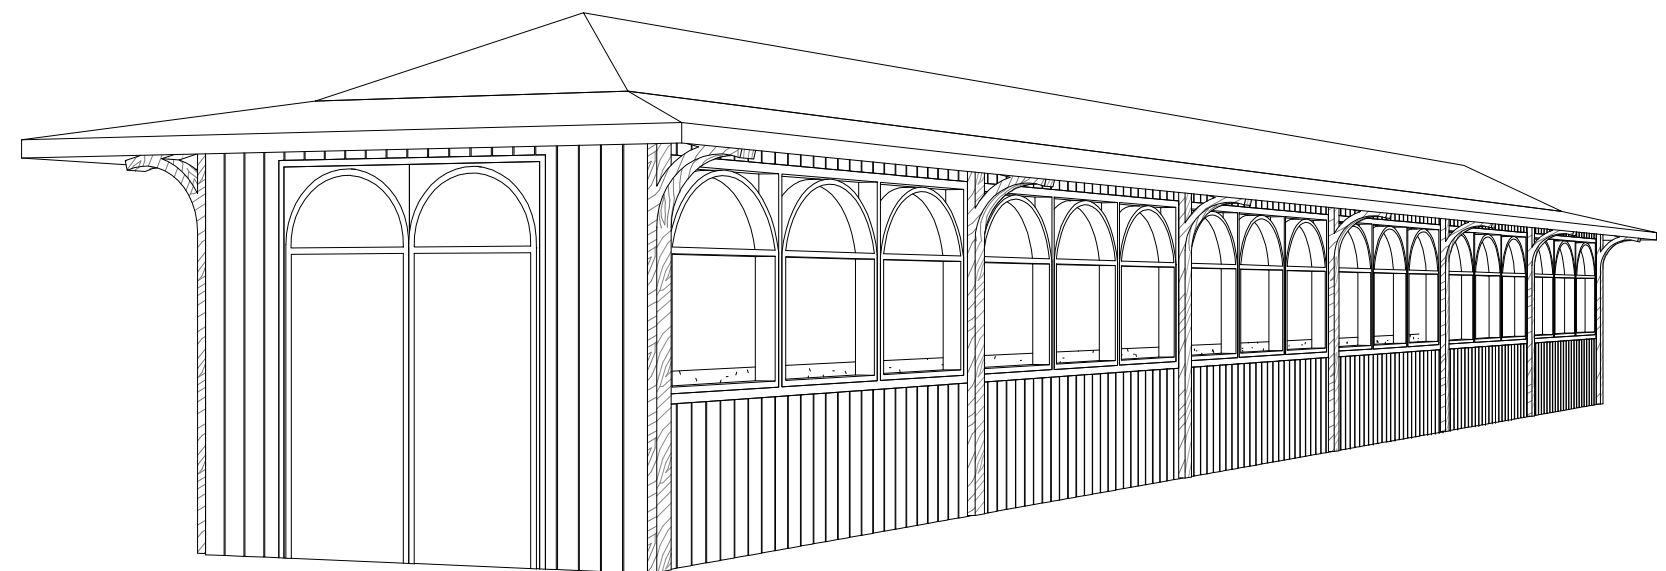

3 Elevation 1 - a
SK2 1:50

2 Section 1
1:50

1 Elevation 2 - a
SK2 1:100

KMBR ARCHITECTS PLANNERS INC
 #300 - 152 West Hastings Street,
 Vancouver, BC V6B 1G8
 (P)604-732-3361
 info@kmb.com www.kmb.com

scale: As indicated
 drawn: VOL
 date: 10/11/18
 proj no: 18330

CITY OF PRINCE GEORGE -
 LITTLE PRINCE TRAIN SHELTER

 SECTIONS & ELEVATIONS

SK1

1 MAIN FLOOR
1 : 100

3 3D View

<p>KMBR ARCHITECTS PLANNERS INC #300 – 152 West Hastings Street, Vancouver, BC V6B 1G8 (P)604-732-3361 info@kmb.com www.kmb.com</p>	<p>scale: 1 : 100 drawn: VOL date: 10/11/18 proj no: 18330</p>	<p>CITY OF PRINCE GEORGE - LITTLE PRINCE TRAIN SHELTER</p>	<p>SK2</p> <p>PLAN & 3D</p>
--	--	--	--