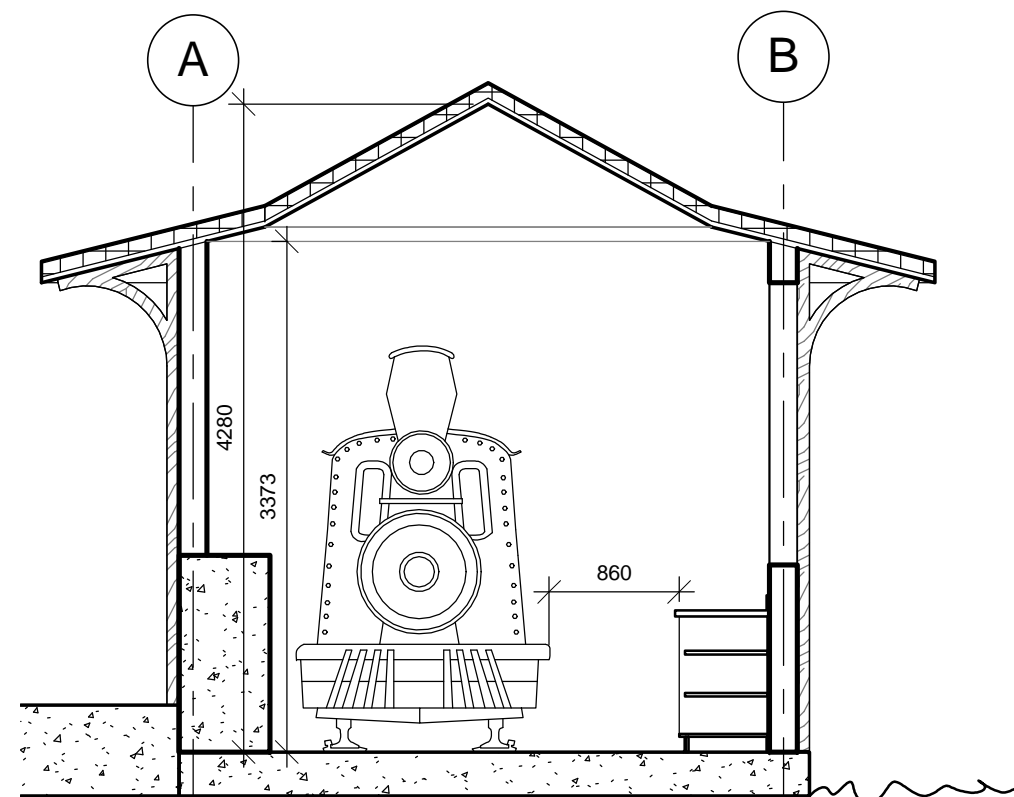

3 Elevation 1 - a
SK2 1:50

2 Section 1
1:50

1 Elevation 2 - a
SK2 1:100

KMBR ARCHITECTS PLANNERS INC
 #300 - 152 West Hastings Street,
 Vancouver, BC V6B 1G8
 (P)604-732-3361
 info@kmb.com www.kmb.com

scale: As indicated
 drawn: VOL
 date: 10/11/18
 proj no: 18330

CITY OF PRINCE GEORGE -
 LITTLE PRINCE TRAIN SHELTER

 SECTIONS & ELEVATIONS

SK1

1 MAIN FLOOR
1 : 100

3 3D View

<p>KMBR ARCHITECTS PLANNERS INC #300 – 152 West Hastings Street, Vancouver, BC V6B 1G8 (P)604-732-3361 info@kmb.com www.kmb.com</p>	<p>scale: 1 : 100 drawn: VOL date: 10/11/18 proj no: 18330</p>	<p>CITY OF PRINCE GEORGE - LITTLE PRINCE TRAIN SHELTER</p>	<p>SK2</p> <p>PLAN & 3D</p>
--	--	--	--