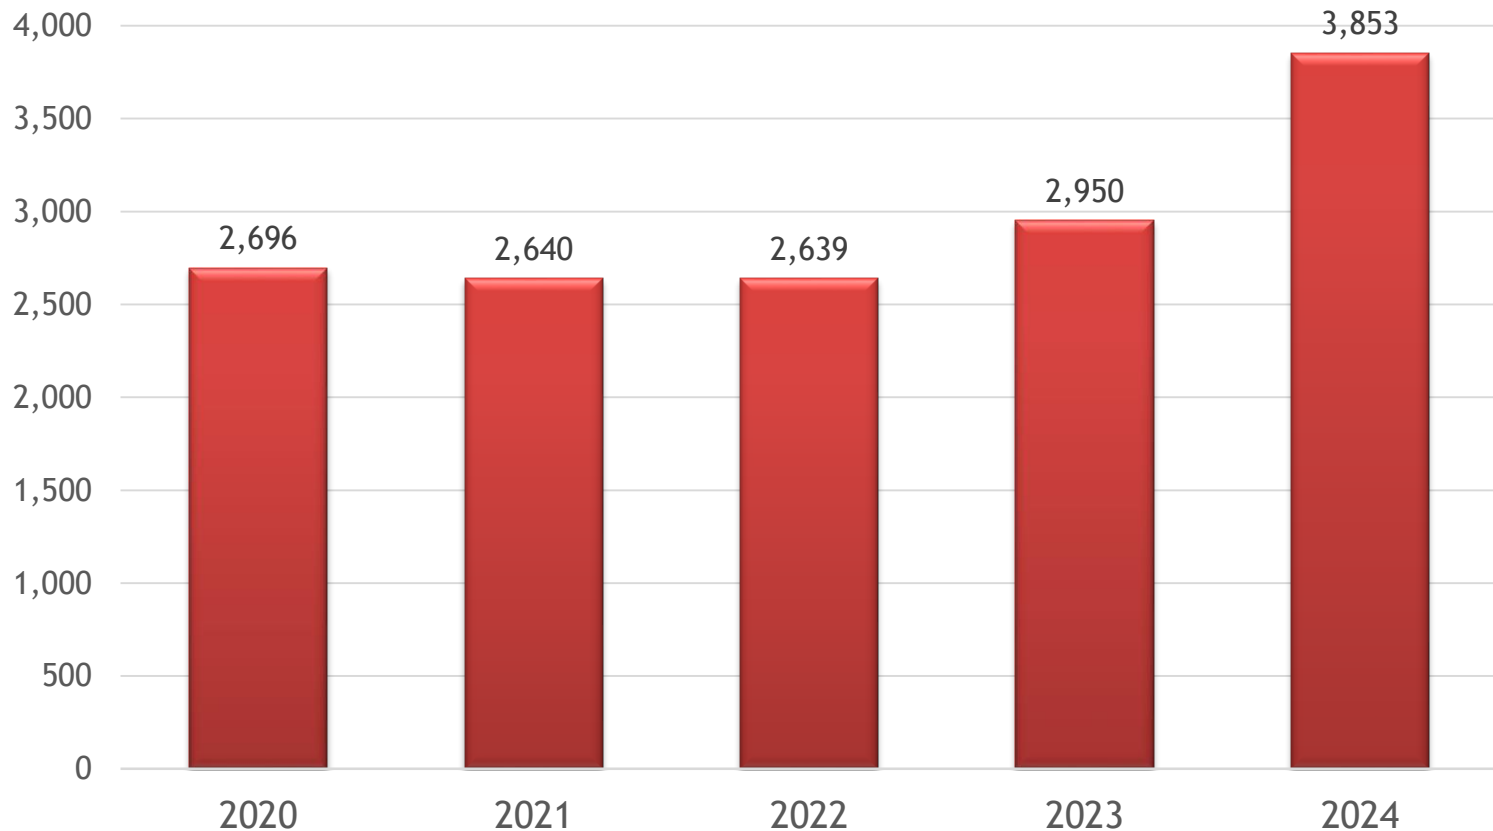

2020-2024 PRISONER COUNT

Royal Canadian Mounted Police Gendarmerie royale du Canada