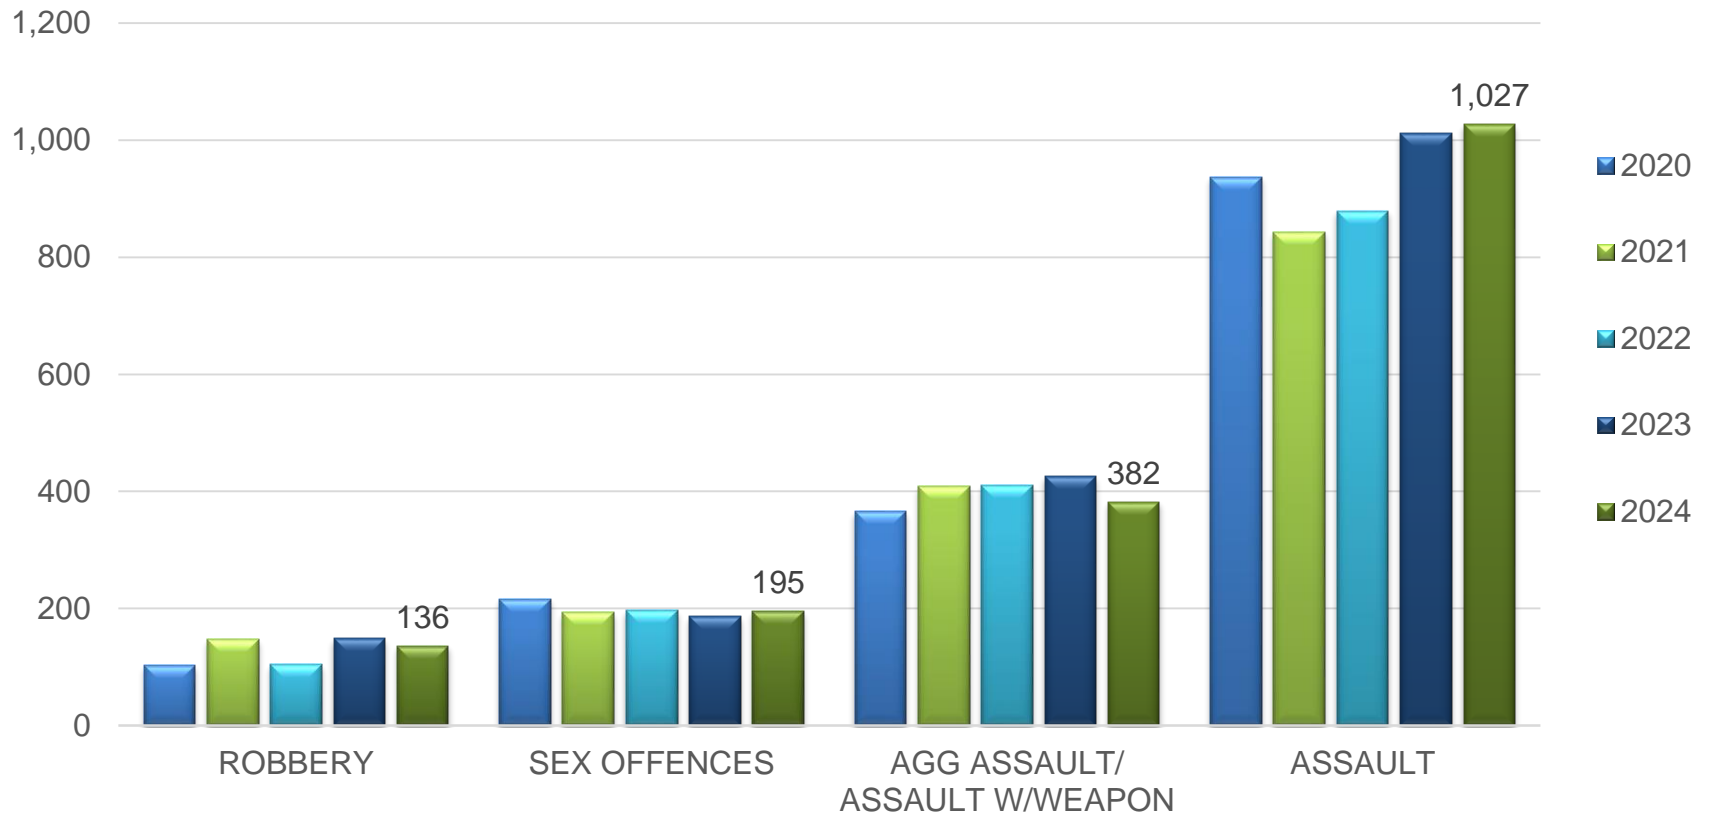

PERSONS OFFENCES 2020-2024

Royal Canadian Mounted Police Gendarmerie royale du Canada

Canada