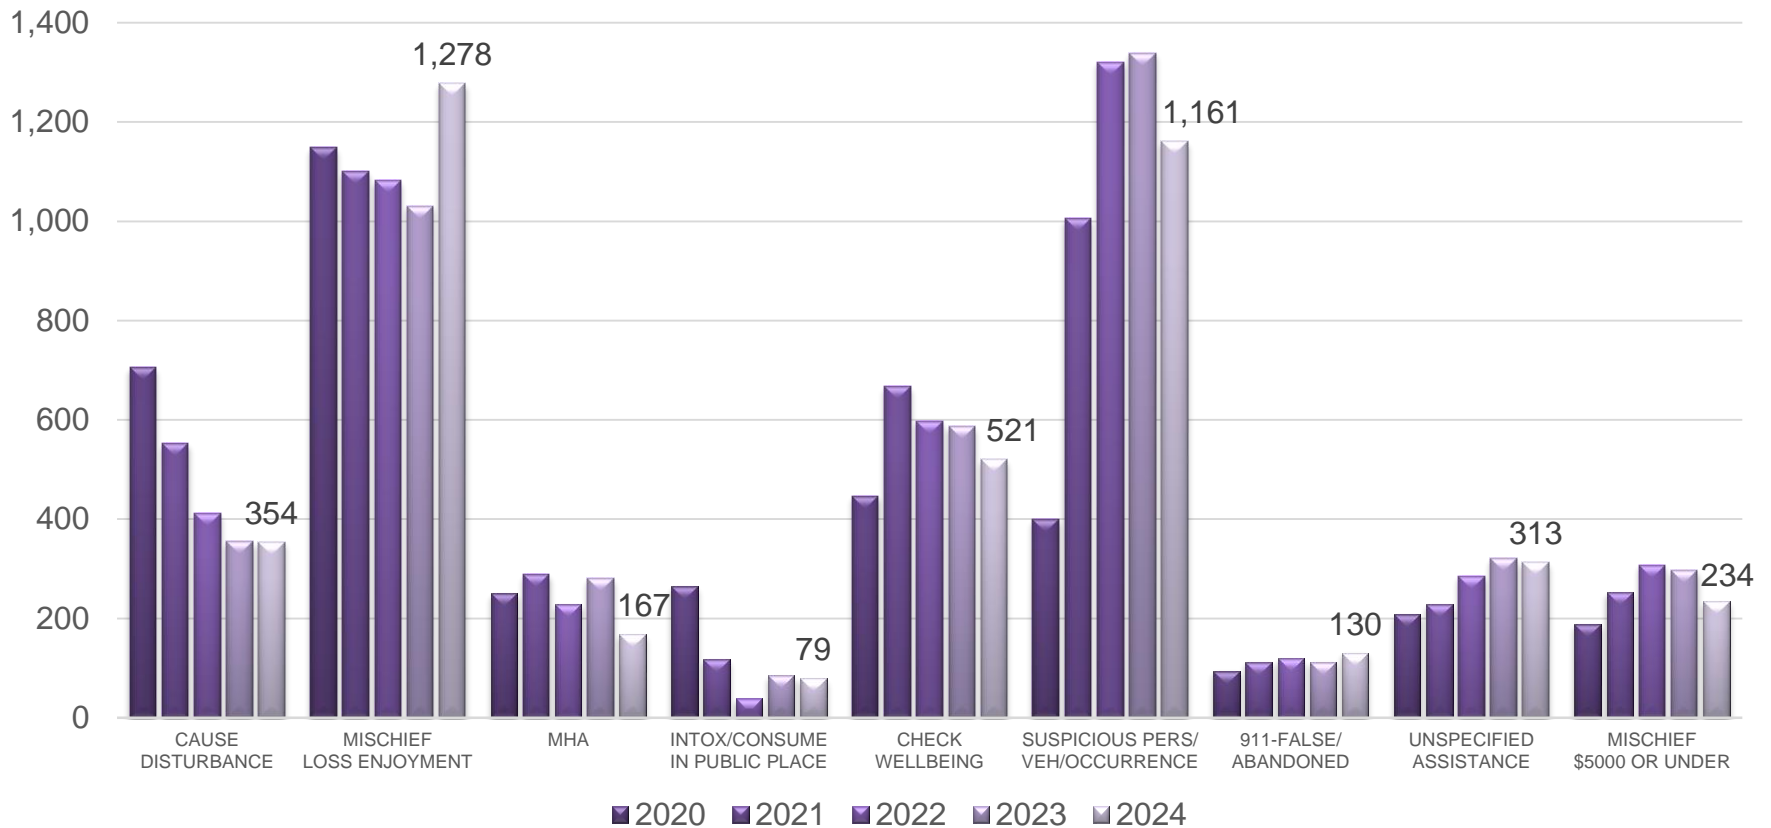

DOWNTOWN STATISTICS

TOP 9 OFFENCES - DOWNTOWN PG 2020-2024

Royal Canadian Mounted Police
Gendarmerie royale du Canada