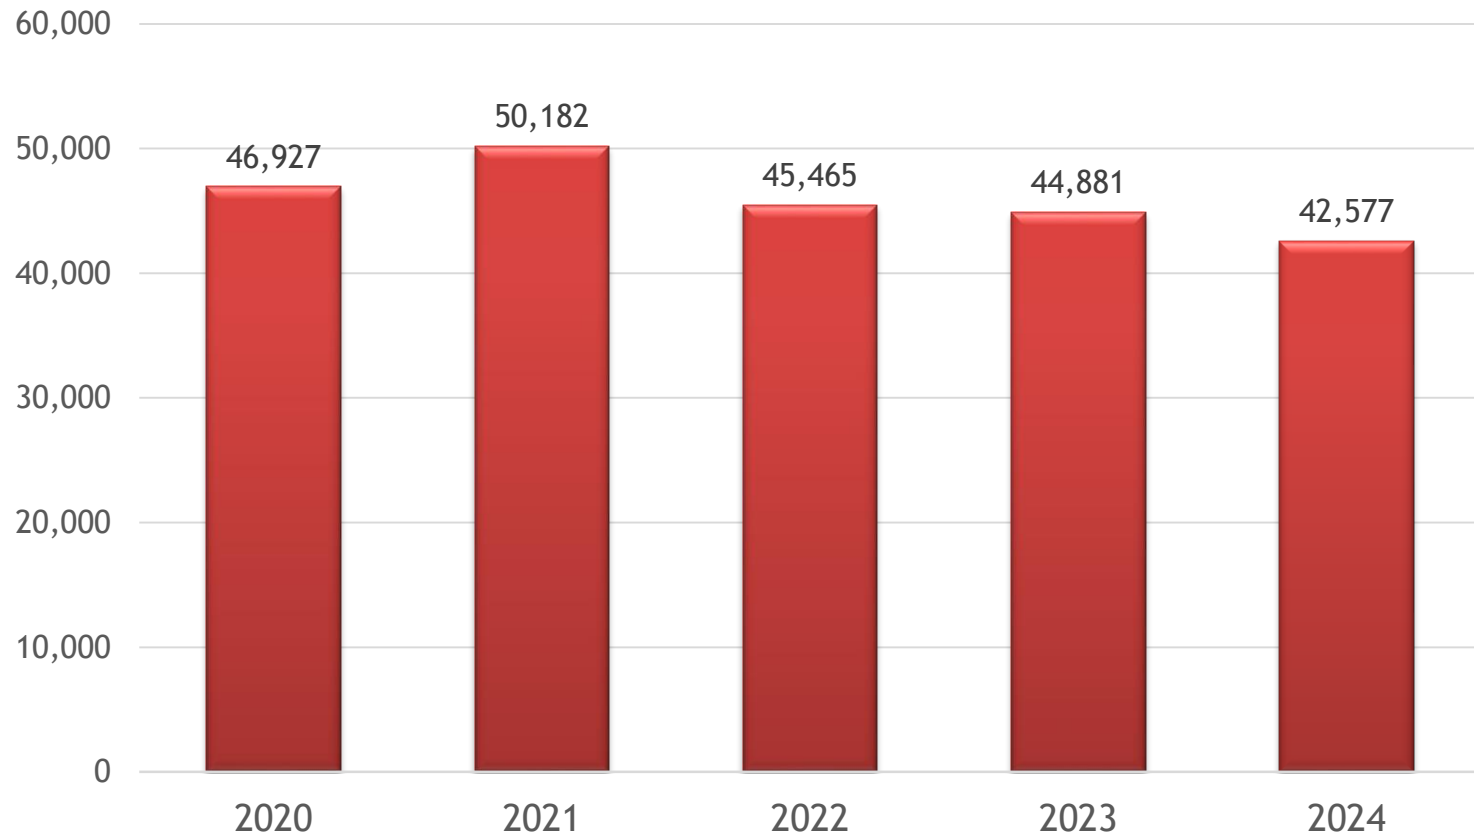

2020-2024 FILE COUNT

Royal Canadian Mounted Police Gendarmerie royale du Canada

Canada